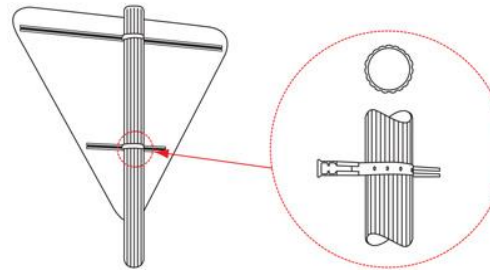

ROAD SIGNS

Road signs consisting of reflective sheet and galvanized breakaway sign posts make replacing damaged signs easy, fast and affordable.

We are committed to the industry standards and supply our customers with quality products that conform to all required specifications, expert technical advice, outstanding service and competitive pricing.