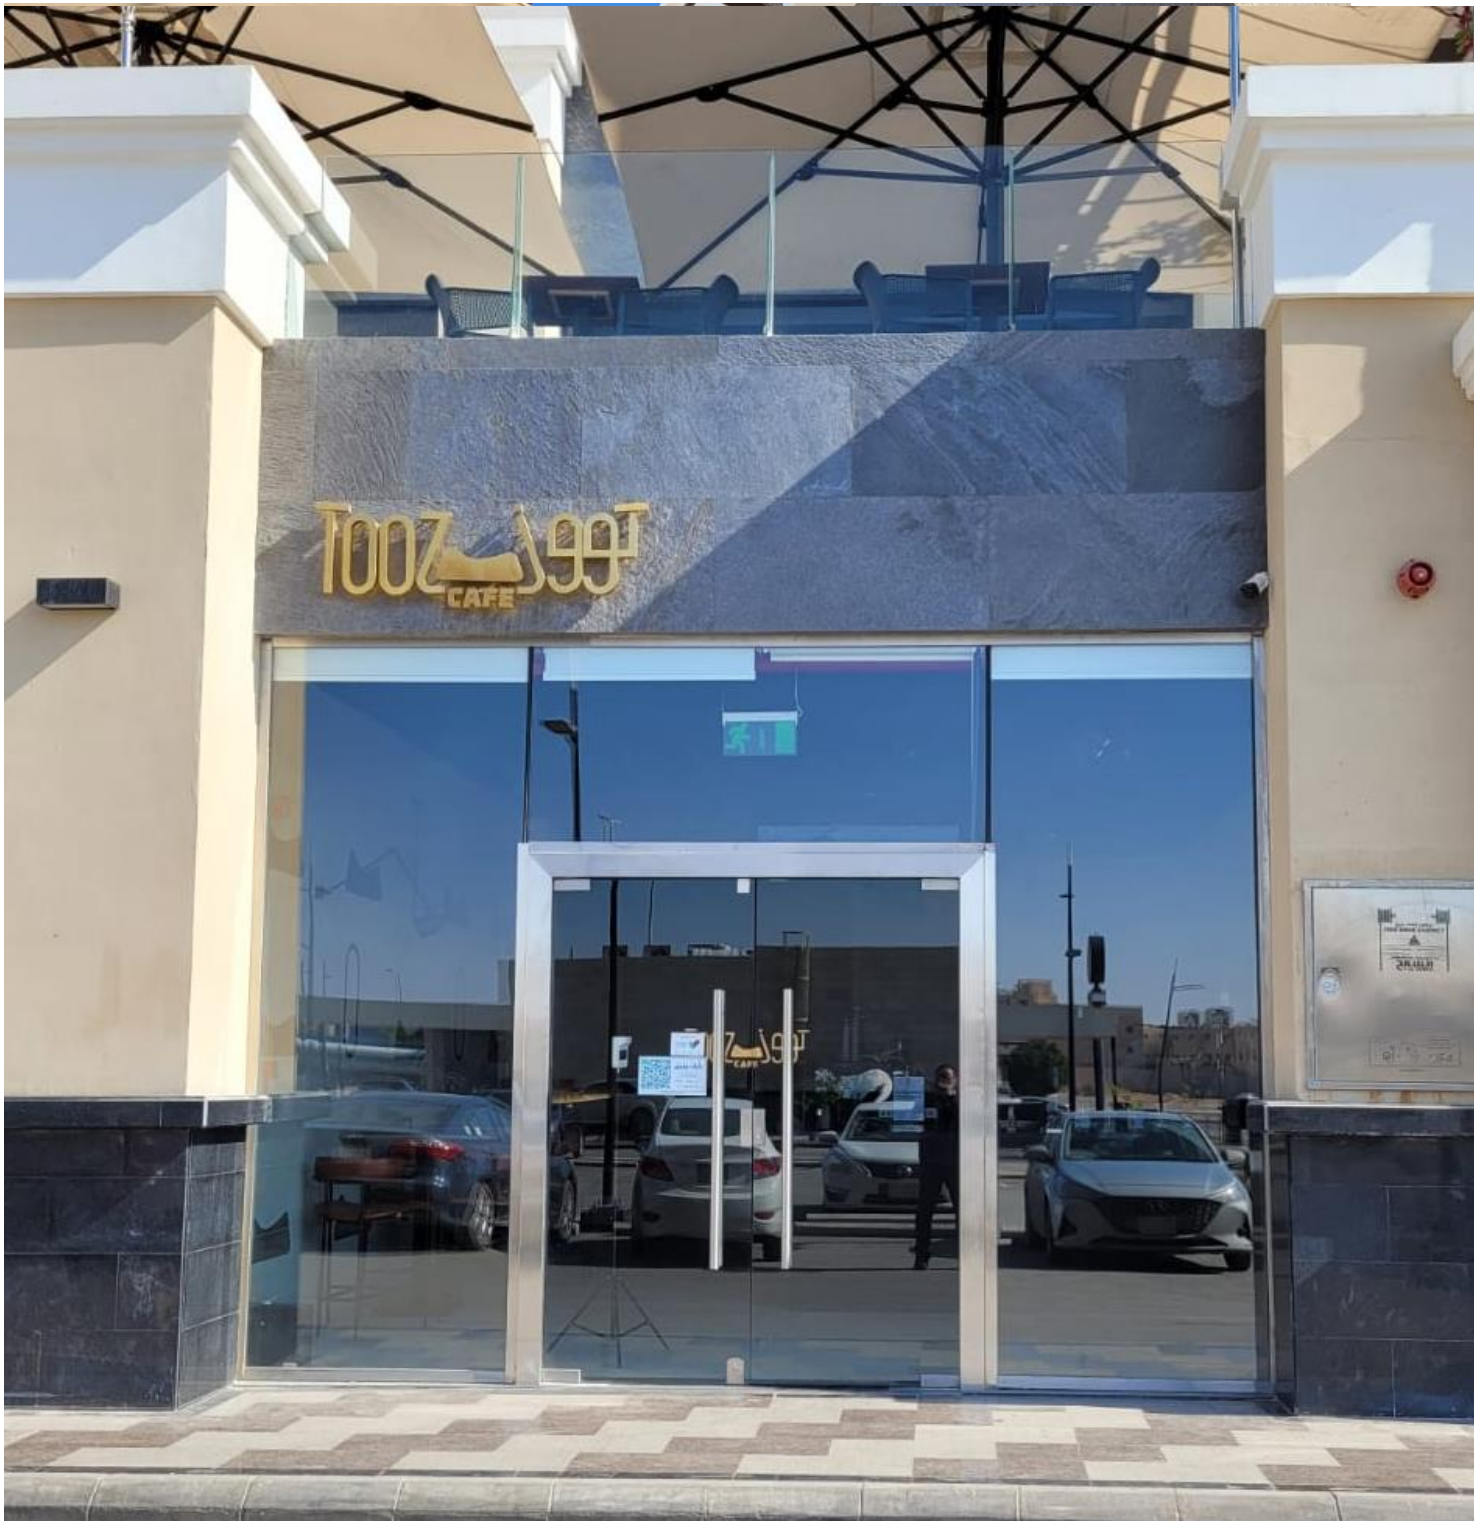

TOOZ CAFE
RIYADH