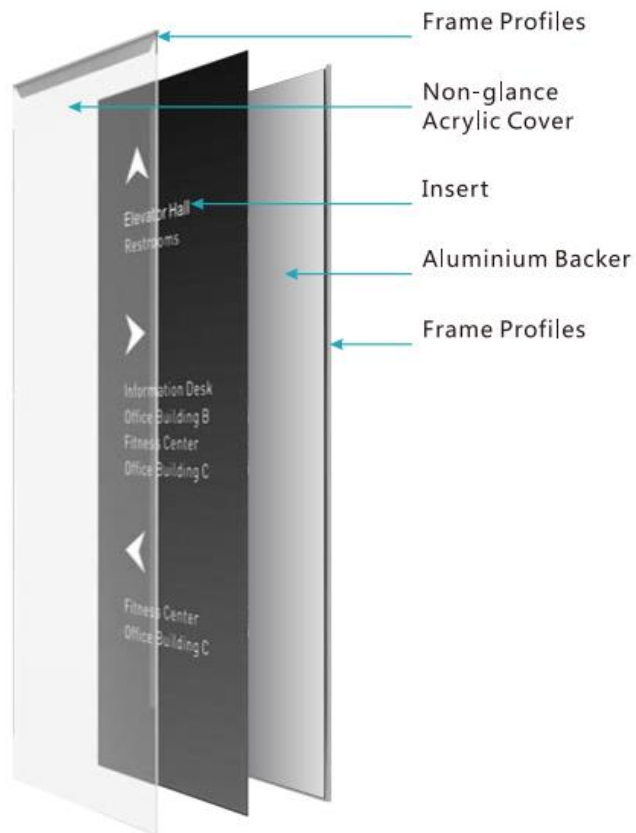

Photopolymer signs are created by using a mold, which heat and pressure are applied to, creating fully integrated product.

GLASS SIGN SYSTEM

Uses aluminum bracket to hold two pieces of glass. Inside graphics can be changed easily by loosening screws.

Wall Mounted Signs

GLASS SIGN SYSTEM

Uses aluminum bracket to hold two pieces of glass. Inside graphics can be changed easily by loosening screws.

Directories

Projection Signs

ALUMINUM SLIDING SIGNS

Use aluminum frames with paper insert behind a clear acrylic front sheet. Inside graphics can be changed easily.

Wall Mounted Signs

ALUMINUM SLIDING SIGNS

Use aluminum frames with paper insert behind a clear acrylic front sheet. Inside graphics can be changed easily.

Directories

Projection Signs

WALL GRAPHICS

Are you looking to enhance your workplace? There are endless possibilities to improve the look and feel of your office or even your home, one of them being the addition of custom wall graphics.

WALL GRAPHICS

Wall graphics are versatile. You can install them on almost any surface such as metal, glass, wood, plastic and painted surfaces. This gives your business more opportunities for exposure.