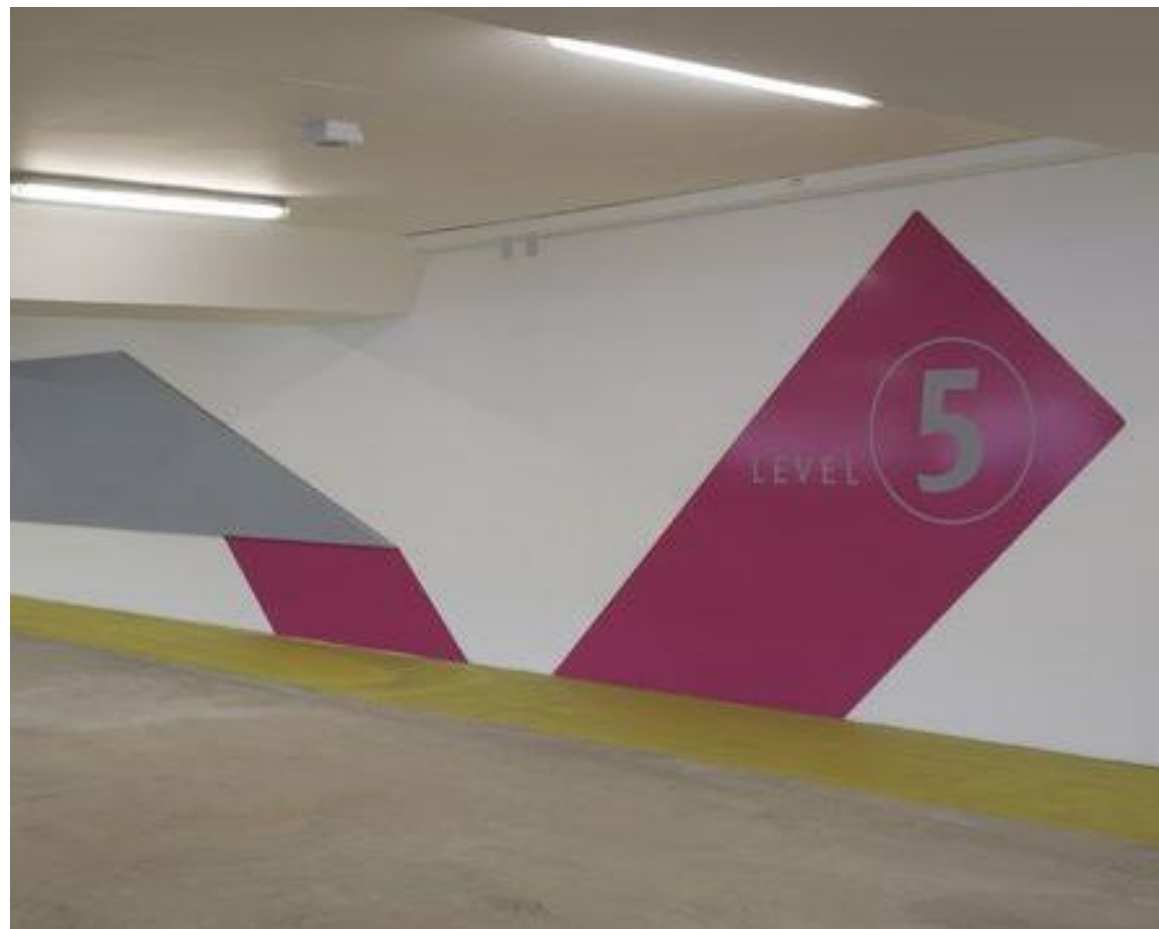

WALL GRAPHICS

Wall graphics are versatile. You can install them on almost any surface such as metal, glass, wood, plastic and painted surfaces. This gives your business more opportunities for exposure.

Wall graphics can be customized in countless colors, shapes and designs and it can be used indoor and outdoor, environmentally friendly, comes in matte, semi-gloss and gloss, easy installation, easy cleaning, permanent or removable and other more benefits make it an affordable option that inspires and motivates your visitors and employees.