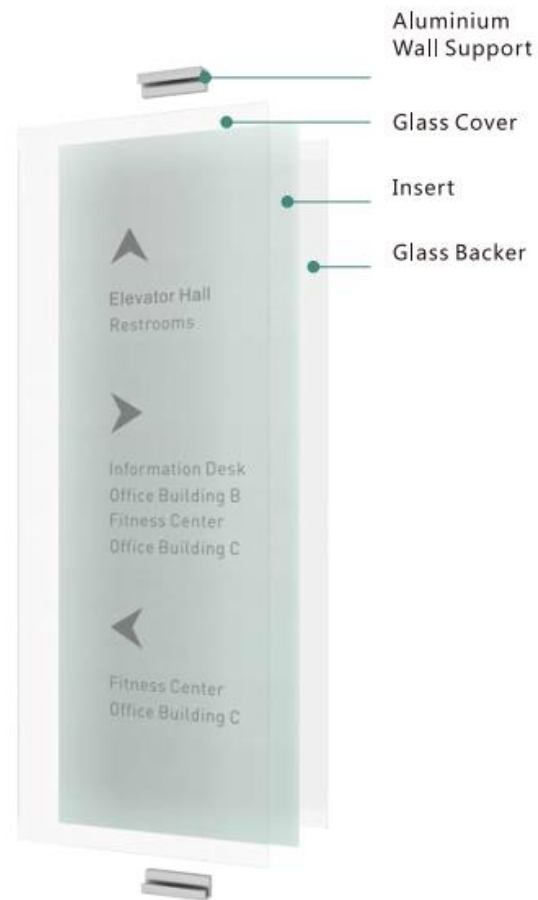

Photopolymer signs are created by using a mold, which heat and pressure are applied to, creating fully integrated product.

GLASS SIGN SYSTEM

Uses aluminum bracket to hold two pieces of glass. Inside graphics can be changed easily by loosening screws.

Wall Mounted Signs

GLASS SIGN SYSTEM

Uses aluminum bracket to hold two pieces of glass. Inside graphics can be changed easily by loosening screws.

Directories

Projection Signs

ALUMINUM SLIDING SIGNS

Use aluminum frames with paper insert behind a clear acrylic front sheet. Inside graphics can be changed easily.

Wall Mounted Signs

ALUMINUM SLIDING SIGNS

Use aluminum frames with paper insert behind a clear acrylic front sheet. Inside graphics can be changed easily.

Directories

Projection Signs

WALL GRAPHICS

Are you looking to enhance your workplace? There are endless possibilities to improve the look and feel of your office or even your home, one of them being the addition of custom wall graphics.