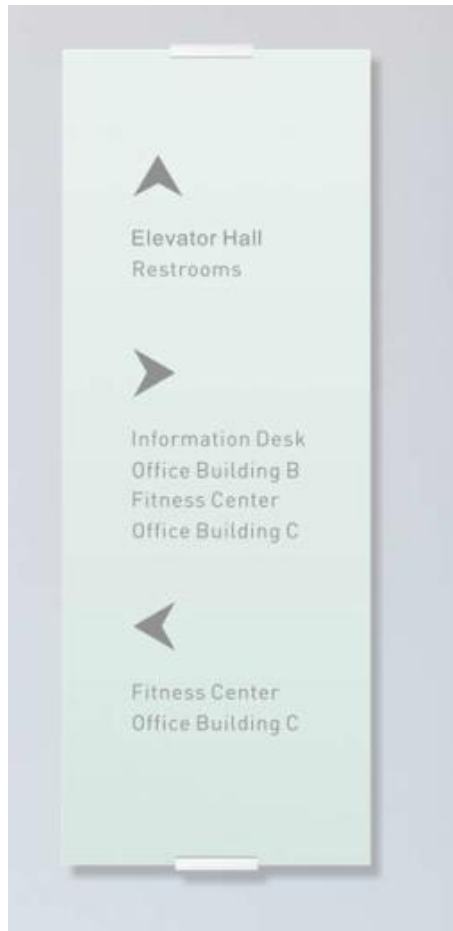

Photopolymer signs are created by using a mold, which heat and pressure are applied to, creating fully integrated product.

GLASS SIGN SYSTEM

Uses aluminum bracket to hold two pieces of glass. Inside graphics can be changed easily by loosening screws.

Wall Mounted Signs

GLASS SIGN SYSTEM

Uses aluminum bracket to hold two pieces of glass. Inside graphics can be changed easily by loosening screws.

Directories

Projection Signs

ALUMINUM SLIDING SIGNS

Use aluminum frames with paper insert behind a clear acrylic front sheet. Inside graphics can be changed easily.