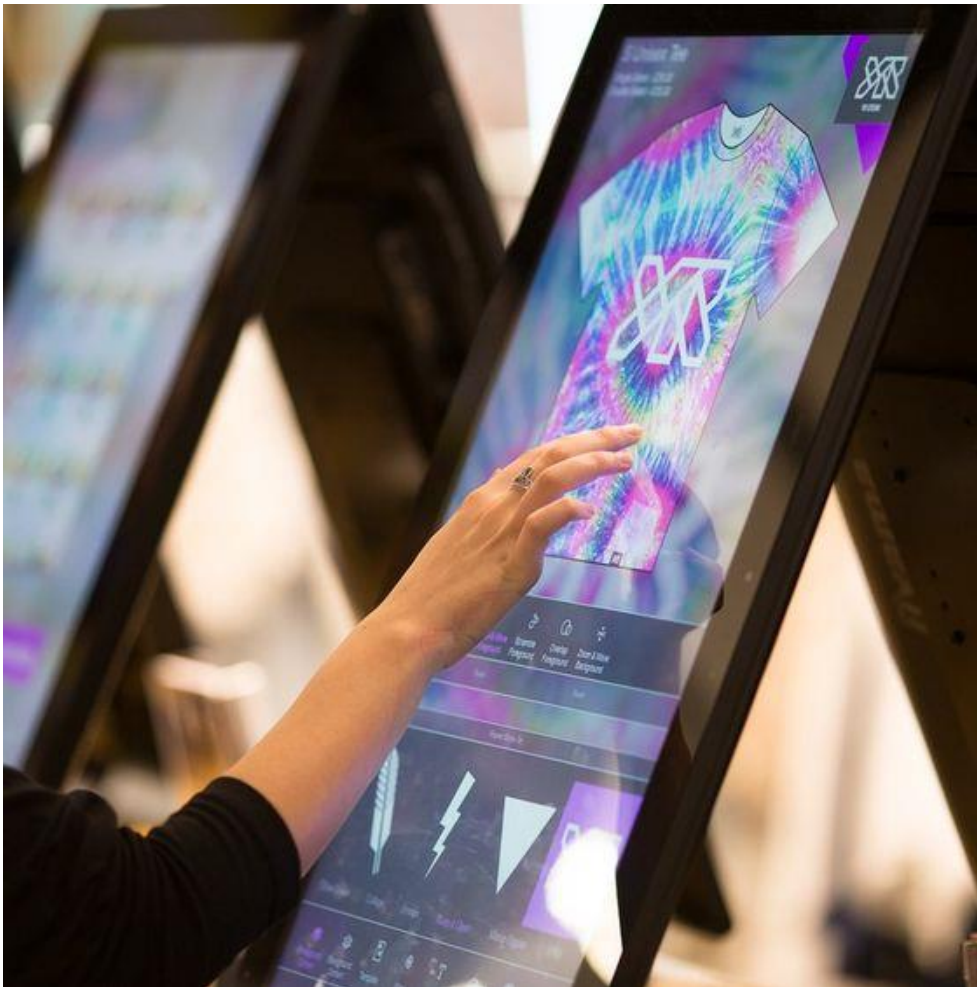

Signage from impressive video walls to interactive signs, in-room TVs used for various ways to inform and promote to the guest and apps in all flavors are at your disposal.

Intext Signs is solution provider of digital signage, LED Displays interactive kiosks & wayfinding digital solutions.

INTERACTIVE LED DISPLAYS

Perfect for up-close, high-impact messaging, digital kiosks feature eye-catching images within sleek and slim designs. Great for grabbing attention in busy, high-traffic areas, these kiosks feature a scratch-resistant tempered glass faceplate for added durability.