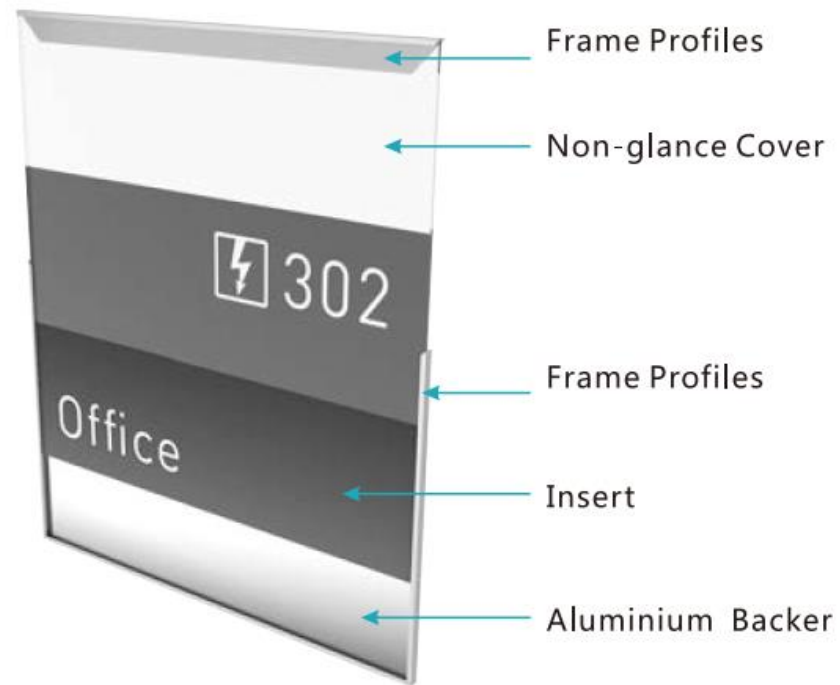

Photopolymer signs are created by using a mold, which heat and pressure are applied to, creating fully integrated product.

GLASS SIGN SYSTEM

Uses aluminum bracket to hold two pieces of glass. Inside graphics can be changed easily by loosening screws.

Wall Mounted Signs

GLASS SIGN SYSTEM

Uses aluminum bracket to hold two pieces of glass. Inside graphics can be changed easily by loosening screws.

Directories

Projection Signs

ALUMINUM SLIDING SIGNS

Use aluminum frames with paper insert behind a clear acrylic front sheet. Inside graphics can be changed easily.

Wall Mounted Signs

ALUMINUM SLIDING SIGNS

Use aluminum frames with paper insert behind a clear acrylic front sheet. Inside graphics can be changed easily.

Directories

Projection Signs

WALL GRAPHICS

Are you looking to enhance your workplace? There are endless possibilities to improve the look and feel of your office or even your home, one of them being the addition of custom wall graphics.